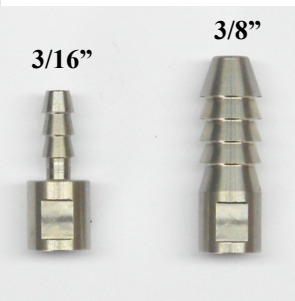

INSTRUMENT DESIGN & MFG. CO.

ADAPTERS

Stainless Steel Adapters

Part#: ADPR1051
Stainless Steel Slip
Hub Female
Threaded Adapter

Part#: ADPR9261
Stainless Steel - Valve
Handle To Arterial
Tube Adapter
(5/16-36 male thread
to 12-32 female
thread)
**Includes 1 ADPR9352
Leather Washer**

Part#: ADPR1052
Stainless Steel Slip
Hub Male
Threaded Adapter
**Includes 1
ADPR9352 Leather
Washer**

Part#: ADPR9262
Stainless Steel - Valve
Handle To Embalming
Machine Pressure Hose
(5/16-36 male thread to
12-32 Male thread)
**Includes 1 ADPR9352
and 1 ADPR9353
Leather Washers**

Part#: ADPR1055
Stainless Steel 12-32
Male To 12-32 Male
Threaded Adapter
**Includes 2 ADPR9352
Leather Washers**

ADPR12-32F-HSBRB187
Stainless Steel 12-32
Female thread to 3/16" Hosebarb

ADPR12-32F-HSBRB375
Stainless Steel 12-32
Female thread to 3/8" Hosebarb

INSTRUMENT DESIGN & MFG. CO.

ADAPTERS (CONT.)

Stainless Steel Adapters

Part#: ADPR750x11F-QCM-SS

3/4 Hose to Quick Connect, Stainless Body and Stainless Male QC - Also Available In Black Delrin, Interchangeable QC Adapter